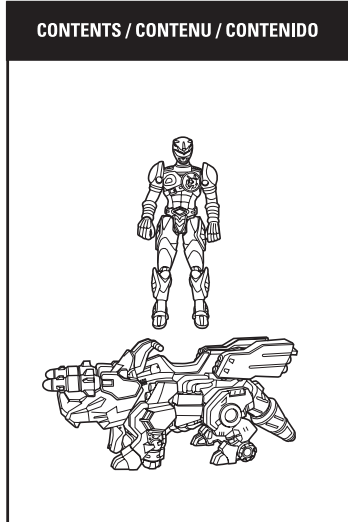

Color, style and decoration may vary. Distributed by Bandai America Incorporated, 5551 Katella Avenue, Cypress, California 90630. © BVS Entertainment Inc. and BVS International N.V. Bandai Logo: © and © 2009 Bandai. All Rights Reserved.
Couleur, style et décoration pouvant varier. Distribué par Bandai America Incorporated, 5551 Katella Avenue, Cypress, California 90630. © BVS Entertainment, Inc. et BVS International N.V. Logo Bandai : MD et © 2009 Bandai. Tous droits réservés.
Colores, estilos y decoraciones pueden variar. Distribuido por Bandai America Incorporated, 5551 Katella Avenue, Cypress, California 90630. © BVS Entertainment, Inc. y BVS International N.V. Bandai logo: MR y © 2009 Bandai. Todos los derechos reservados.