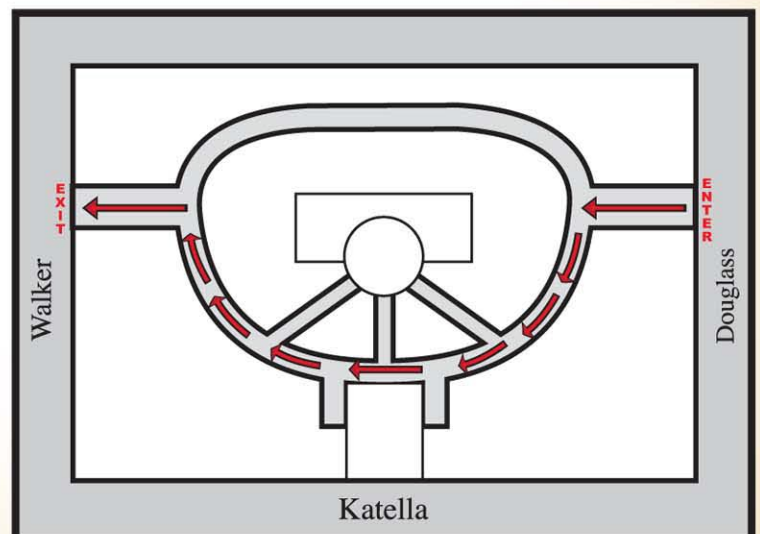

WHEN: Noon — 7 p.m. PDT on Friday, March 25, 2011

WHERE:

Bandai America Headquarters
5551 Katella Avenue, Cypress, California.
The building is located between Douglas
and Walker, please enter the parking lot
through Douglas.